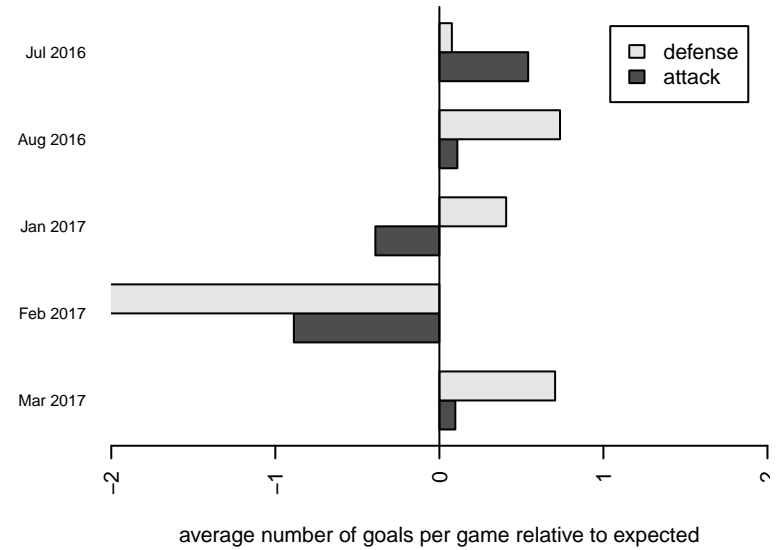

Spokane Sounders B G02
 Dots are actual minus expected GF (blue circles) and GA (red triangles).
 Blue line is smoothed change in attack strength. Red is smoothed change in defense strength.

**attack and defense variance (black dot)
relative to other teams
and top 10 in region**

**attack and defense rating
relative to others at age
and all opponents in last 13 months**

**attack and defense rating
relative to others at age
and all opponents in last 13 months**

Performance relative to 13 month average

Performance relative to 13 month average

Distribution of opponents
 Red = Lose zone, Blue = Win zone, Green = Even
 Black line separates win/lose zones

lot. A=Neither has attack advantage, B=Opponent has both attack and defense advantage, C=Opponent has both attack and defense disadvantage, D=Both have