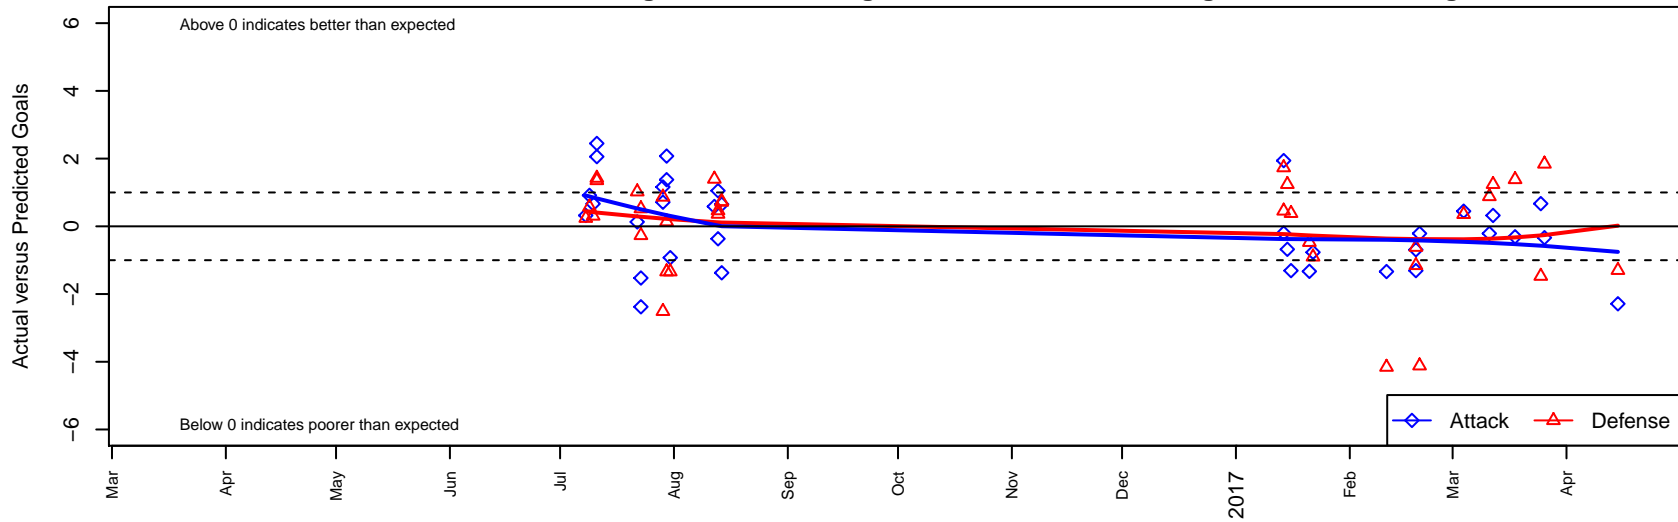

Spokane Sounders B G02

Spokane SC Shadow
 Spokane, WA
 G02 total strength=1461
 attack=11.53 defense=8.46
 spr league = Win RCL G02 Div 3

alt names used:
 SPOKANE SOUNDERS G2002B (WA)
 SPOKANE SHADOW SOUNDERS G02 B (WA)
 SPOKANE SOUNDERS G2002B (WA)
 Spokane Sounders G02-B
 Spokane Sounders G02-B
 Spokane Sounders G02-B
 Spokane Sounders G02-B

Spokane Sounders B G02
 Dots are actual minus expected GF (blue circles) and GA (red triangles).
 Blue line is smoothed change in attack strength. Red is smoothed change in defense strength.

**attack and defense variance (black dot)
relative to other teams
and top 10 in region**

**attack and defense rating
relative to others at age
and all opponents in last 13 months**

**attack and defense rating
relative to others at age
and all opponents in last 13 months**

Performance relative to 13 month average

Performance relative to 13 month average

Distribution of opponents
 Red = Lose zone, Blue = Win zone, Green = Even
 Black line separates win/lose zones

lot. A=Neither has attack advantage, B=Opponent has both attack and defense advantage, C=Opponent has both attack and defense disadvantage, D=Both have