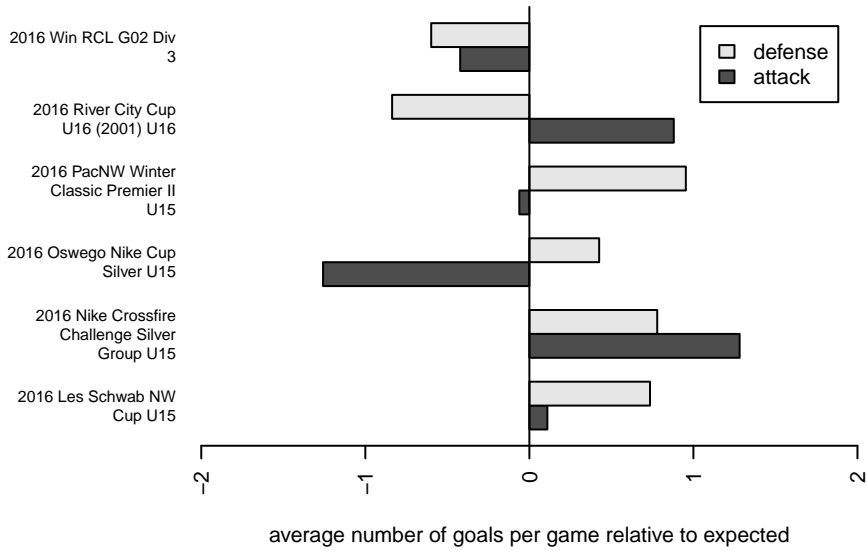

Spokane Sounders B G02
 Dots are actual minus expected GF (blue circles) and GA (red triangles).
 Blue line is smoothed change in attack strength. Red is smoothed change in defense strength.

**attack and defense variance (black dot)
relative to other teams
and top 10 in region**

**attack and defense rating
relative to others at age
and all opponents in last 13 months**

**attack and defense rating
relative to others at age
and all opponents in last 13 months**

Performance relative to 13 month average

Performance relative to 13 month average

Distribution of opponents
 Red = Lose zone, Blue = Win zone, Green = Even
 Black line separates win/lose zones

lot. A=Neither has attack advantage, B=Opponent has both attack and defense advantage, C=Opponent has both attack and defense disadvantage, D=Both have