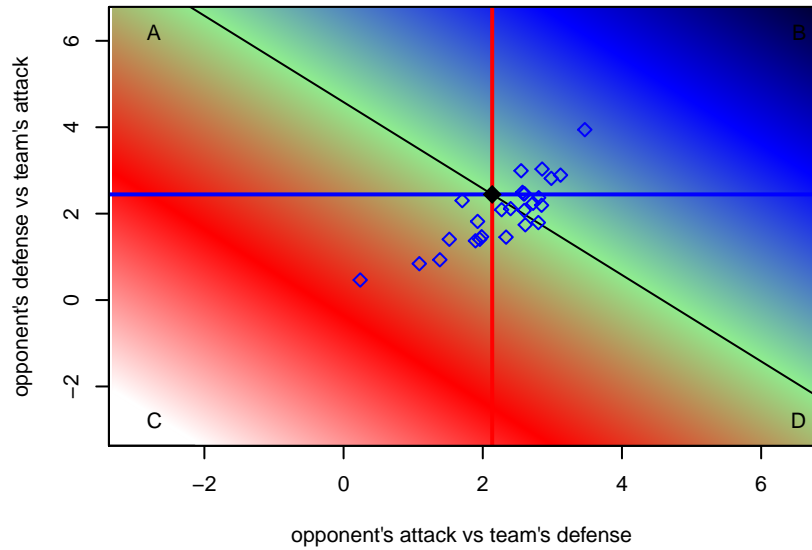

Spokane Sounders B G02
 Dots are actual minus expected GF (blue circles) and GA (red triangles).
 Blue line is smoothed change in attack strength. Red is smoothed change in defense strength.

**attack and defense variance (black dot)
relative to other teams
and top 10 in region**

**attack and defense rating
relative to others at age
and all opponents in last 13 months**

**attack and defense rating
relative to others at age
and all opponents in last 13 months**

Performance relative to 13 month average

Performance relative to 13 month average

Distribution of opponents
 Red = Lose zone, Blue = Win zone, Green = Even
 Black line separates win/lose zones

lot. A=Neither has attack advantage, B=Opponent has both attack and defense advantage, C=Opponent has both attack and defense disadvantage, D=Both have