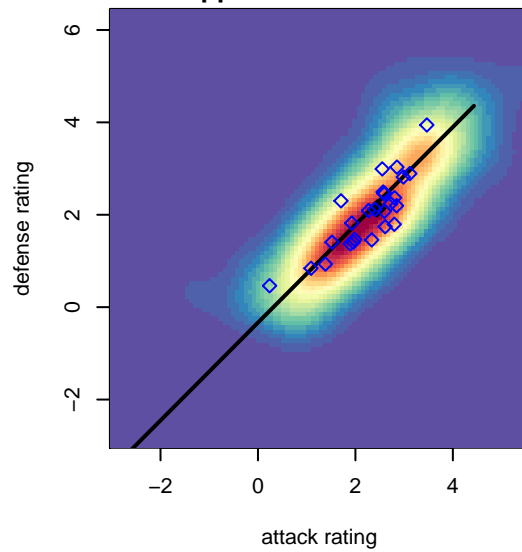

**attack and defense rating
relative to others at age
and all opponents in last 13 months**